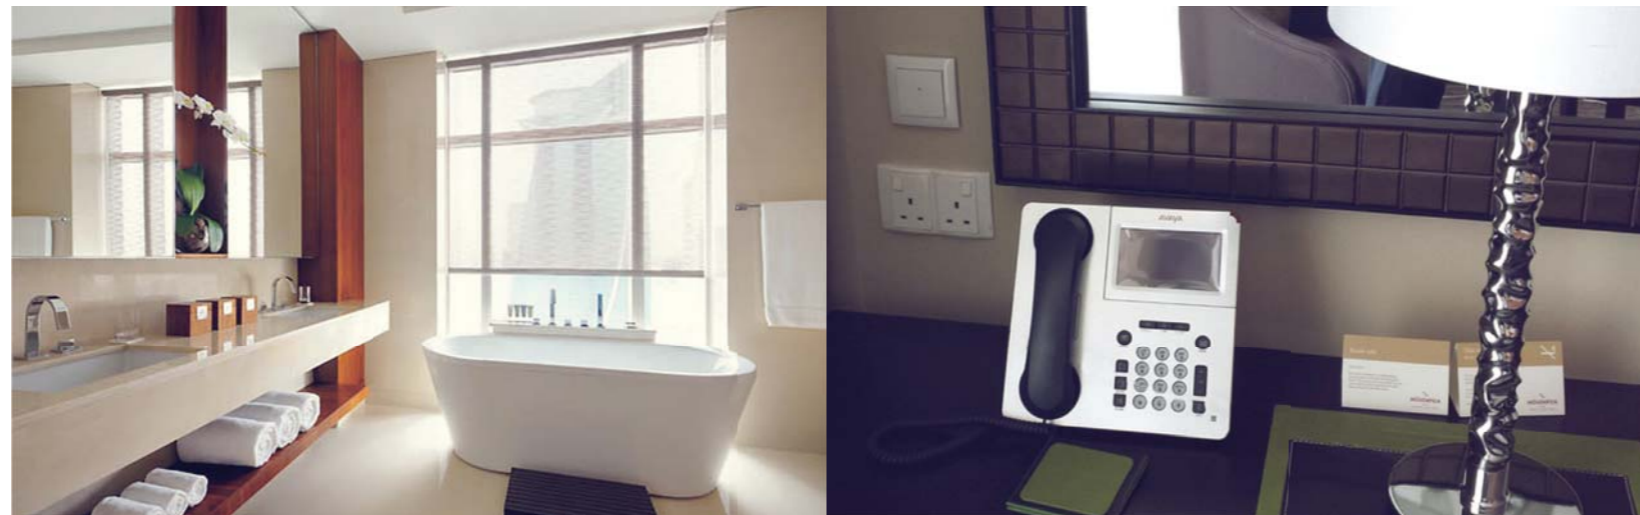

Movenpick Dubai, UAE

- 255 rooms, 23 000 sq m, 530 units, 1600 light circuits
- control appliances, lights
  - HVAC control
  - garage doors, sockets

Realization: ELKO EP Middle East

Controlling

- Appliances control ☒
- Lighting ☒
- DALI integration ☐
- Shutters / Blinds ☐
- HVAC ☒
- GRMS ☐
- Access control system ☐
- Audio / Video ☐
- BMS integration ☐