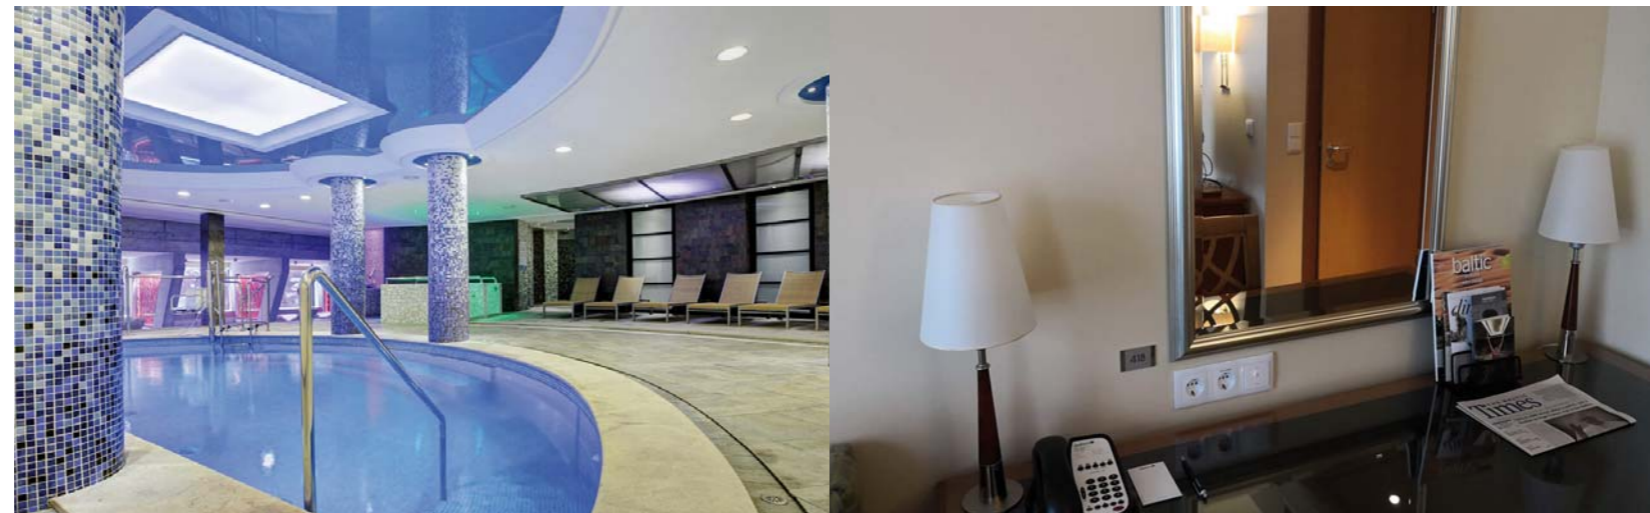

Radisson Ridzene Hotel Riga, Latvia

- 7 lighting zones integrated in iNELS RF system
- sockets near beds for comfortable staying
- switches with laser-printed icons

Realization: ELKO EP Baltic

Controlling

- Appliances control ☐
- Lighting ☒
- DALI integration ☐
- Shutters / Blinds ☐
- HVAC ☐
- GRMS ☐
- Access control system ☒
- Audio / Video ☐
- BMS integration ☐